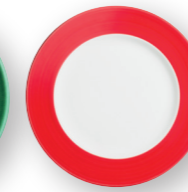

274
Variation
Rubinrot
Variation
ruby-red