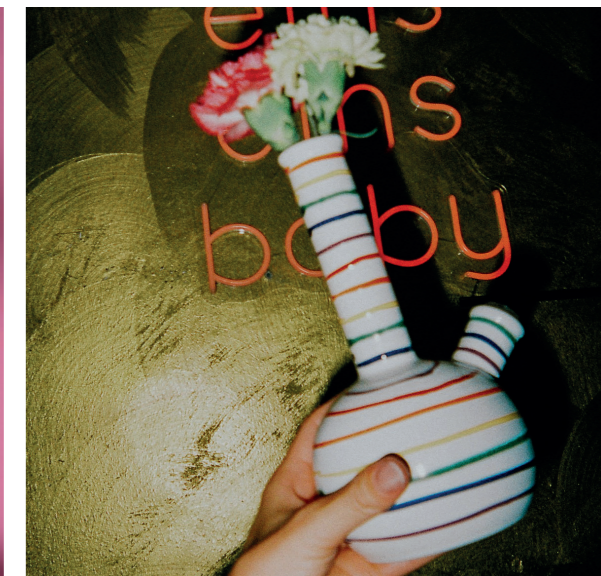

GMUNDNER BONG

„Endlich: Gmundner präsentiert eine Keramik-Bong!“ titelte das Satireportal „Die Tagespresse“ am 27. Juli 2023 mit einem Augenzwinkern und einem ordentlichen Schuss Satire. Die Story ging sofort viral. Ein österreichisches Traditionsunternehmen bringt eine Wasserpfeife auf den Markt? Kaum denkbar. Bei Gmundner sah man das jedoch ganz anders. Das Unternehmen nahm es mit Humor und setzte die erdachte Geschichte prompt in die Tat um. So wurde aus einem Satire-Fake wahre Keramik-Kunst.

GMUNDNER BONG

“At last: Gmundner presents a ceramic bong!” was the headline of the satirical portal ‘Die Tagespresse’ on 27 July 2023 with a wink and a healthy dose of satire. The story immediately went viral. A traditional Austrian company launches a water pipe on the market? I don’t believe it! At Gmundner, however, they took a completely different view. The company took it all in good humour and promptly put the imaginary story into practice. This is how a satirical fake became genuine ceramic art.

GESTREIFT

Gerade Streifen verleihen dem Design eine klare und elegante Struktur. Die schlichte Anordnung wirkt modern und zeitlos, während die hochwertige Verarbeitung die Wertigkeit unterstreicht. Ein Design, das mit reduzierter Ästhetik und authentischer Handwerks-Tradition überzeugt.

STRIPED

Straight stripes give the design a clear and elegant structure. The simple arrangement looks modern and timeless, while the high-quality finish emphasises its value. A design that impresses with its minimalist aesthetics and authentic craftsmanship tradition.

GESTREIFT

STRIPED