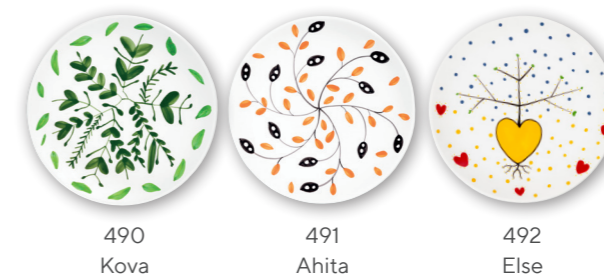

SAN EDITION

SAN EDITION

490
Kova

491
Ahita

492
Else